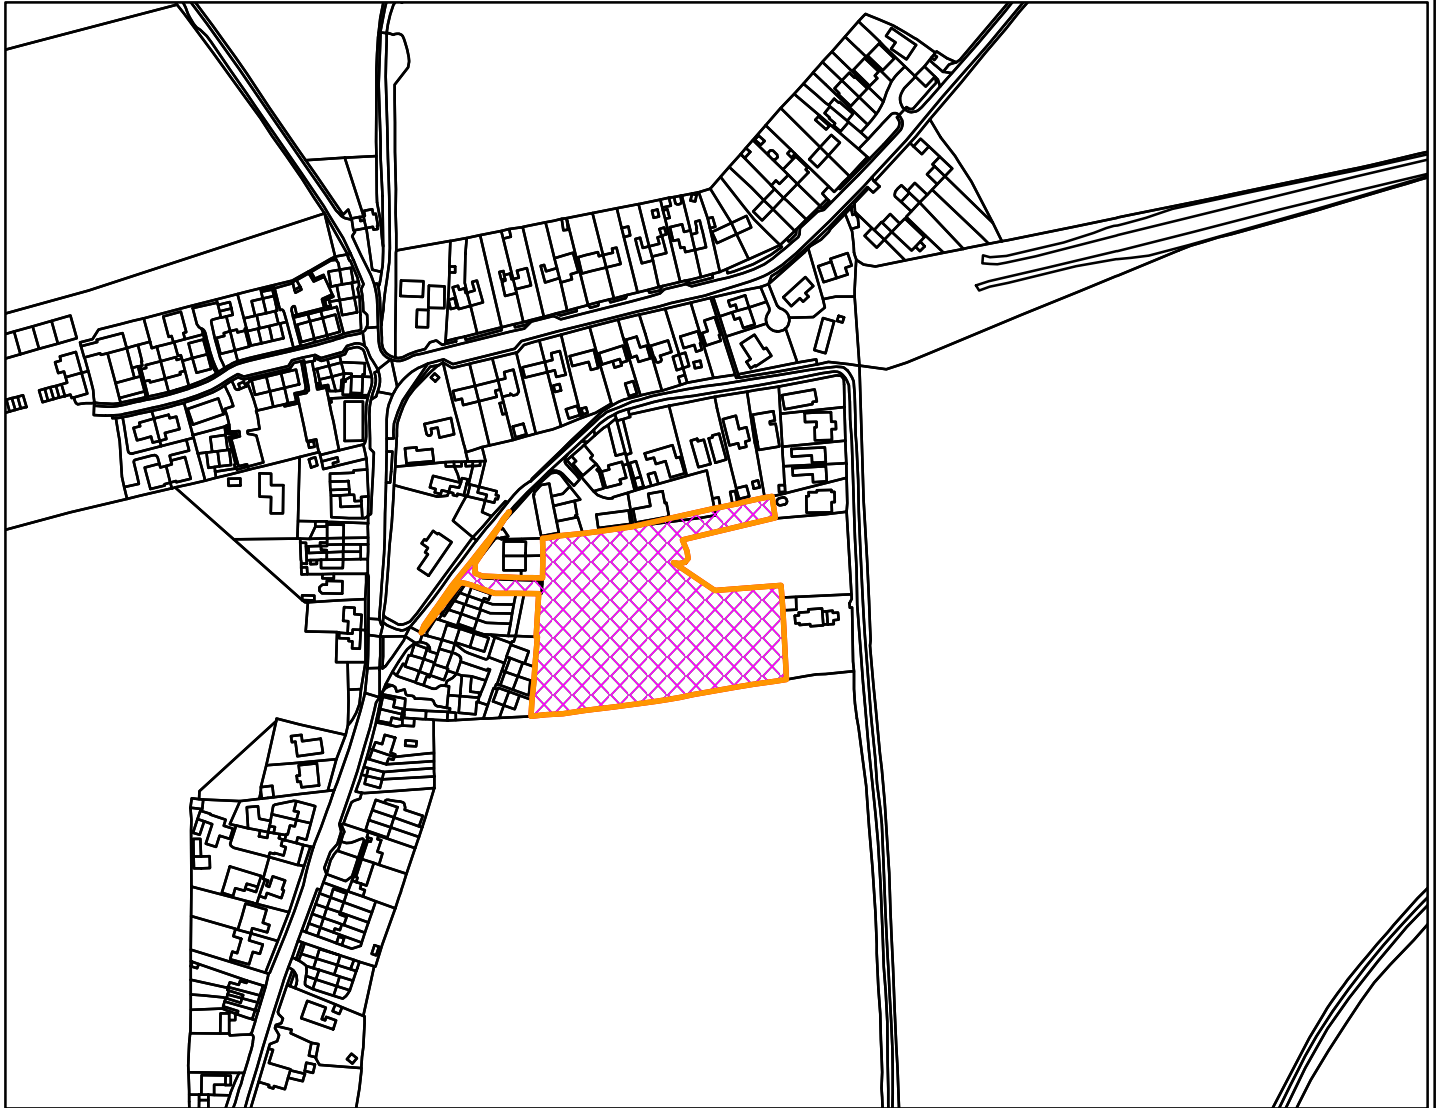

25/01391/FM

Borough Council of  
**King's Lynn &  
West Norfolk**

Land E of Bennet Mews S and W of Salnd Lane Docking Norfolk PE31 8FS

**Legend**

**Scale:** 0 0.045 0.09 0.18 KM

© Crown copyright and database rights 2025  
Ordnance Survey AC0000819234